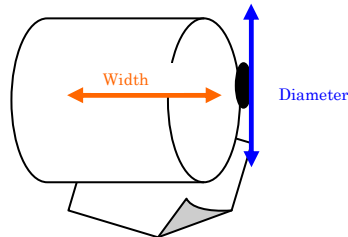

## Till Roll Compatibility Chart Sam4s and Sumsung Machines

All till roll compatibility charts are for information only and are based upon information from supplier websites. **New Horizon Systems** take no responsibility for the accuracy of information provided on these sheets and customers should always check the size of roll is suitable for their machine before ordering.

### How to Measure your Roll

**Click on the Paper Type or Ink/Ribbon Type from the table below to go to the appropriate page on our website, for up-to-date pricing and information.**

<u>Model Name/Number</u>	<u>Paper Type Required</u>	<u>Ink Roller/Ribbon Required</u>
Samsung Printer SRP-350	80x80mm Thermal	-
Samsung SRP-350	80x80mm Thermal	-
Samsung ER 3615	44x70mm Single Ply	IR-91 Ink Roller
Samsung ER 4615	44x70mm Single Ply	ERC 18 Ribbon
Samsung ER 4640	44x70mm Single Ply	ERC 18 Ribbon
Samsung ER 4800	44x70mm Single Ply	ERC 18 Ribbon
Samsung ER 4900	44x70mm Single Ply	ERC 18 Ribbon
Samsung ER 4915	44x70mm Single Ply	ERC 18 Ribbon
Samsung ER 4940	44x70mm Single Ply	ERC 18 Ribbon
Samsung ER 5100	44x70mm Single Ply	ERC 18 Ribbon
Samsung ER 5115	44x70mm Single Ply	ERC 18 Ribbon
Samsung ER 5140	44x70mm Single Ply	ERC 18 Ribbon
Samsung SER 6500	44x70mm Single Ply	ERC 18 Ribbon
Samsung SER 6540	44x70mm Single Ply	ERC 18 Ribbon
Samsung ER-290	57x57mm Single Ply	Group 24 Ribbon
Samsung Printer SRP-100	76x76mm Single Ply	SP-300 Ribbon
Samsung SRP-270	76x76mm Single Ply	ERC 30 Ribbon
Samsung Printer SRP-270	76X76mm 2 Ply	ERC 30 Ribbon
Samsung SRP-270	76X76mm 2 Ply	ERC 30 Ribbon
Samsung SRP-275	76X76mm 2 Ply	ERC 30 Ribbon
Samsung ER-420M	44x80mm Thermal	-
Samsung CR 100	57x57mm Thermal	-
Samsung CR 120	57x57mm Thermal	-
Samsung ER 100	57x57mm Thermal	-
Samsung ER 120	57x57mm Thermal	-
Samsung ER 150	57x57mm Thermal	-
Samsung ER 350	57x57mm Thermal	-
Samsung ER 380	57x57mm Thermal	-
Samsung ER 5200	57x57mm Thermal	-
Samsung ER 5200M	57x57mm Thermal	-